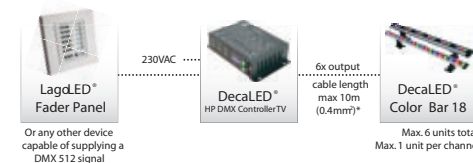

Color Bar 18 RGB

The DecaLED® Color bar is one of the most advanced LED lighting systems on the market and is designed for lighting walls, spaces, objects, facades and large shopping windows where LED lighting is applicable.

The DecaLED® Color Bar 18 can be used stand-alone or controlled remotely using the DMX protocol. It's very simple to adjust the colour of the DecaLED® Color Bar 18 by using one of the LagoLED® control panels. Other control options are also possible, provided these are based on the DMX protocol. By using multiple colours you can quickly create an ambience and by adding a control panel, you can also change ambiances and colours.

Available in various configurations with or without optics, a wide variety of applications is possible. We are also able to produce and supply the DecaLED® Color Bar 18 with custom made optics for special projects. Also supplied are mounting brackets which allow for easy installation at an angle of up to 180°.

The price of the DecaLED® Color bar 18 is without a doubt very competitive. This makes the DecaLED® Color bar 18 a great choice for various markets looking for a solution to decorate buildings and outdoor projects with lighting.

For outdoor Color Bar products we refer to the new DecaLED® Color Bar 36 on page 73.

Deca LED® Color Bar 18, with lenses Product Specification	
Code	95153909
Description	DecaLED® Color Bar 18, RGB, 60cm, with lenses
Type	DECA.BAR18.RGBL
Input voltage	24VDC
Current	3 x 350mA
Power consumption	20W
Chainable	1
Current at max. chain	3x 350mA
Power consumption at max. chain	20W
Control	DecaLED® High Power DMX Controller TV
Max. per controller	6
Max. per output	1
LED properties	1W Luxeon LED 10 x 35° lens
Dimensions	600 x 81 x 73 mm
Weight	1800g
Note	RGB