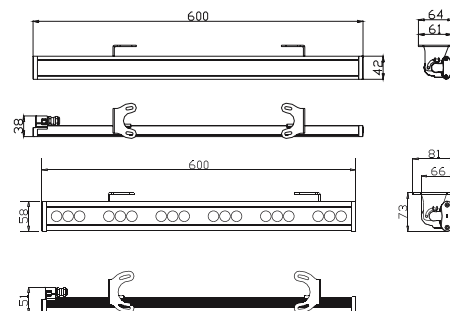

Available in various configurations with or without optics, a wide variety of applications is possible. We are also able to produce and supply the DecaLED® Color Bar 18 with custom made optics for special projects. Also supplied are mounting brackets which allow for easy installation at an angle of up to 180°.

The price of the DecaLED® Color bar 18 is without a doubt very competitive. This makes the DecaLED® Color bar 18 a great choice for various markets looking for a solution to decorate buildings and outdoor projects with lighting.

For outdoor Color Bar products we refer to the new DecaLED® Color Bar 36 on page 73.

Deca LED® Color Bar 18, with lenses Product Specification	
Code	95153909
Description	DecaLED® Color Bar 18, RGB, 60cm, with lenses
Type	DECA.BAR18.RGBL
Input voltage	24VDC
Current	3 x 350mA
Power consumption	20W
Chainable	1
Current at max. chain	3x 350mA
Power consumption at max. chain	20W
Control	DecaLED® High Power DMX Controller TV
Max. per controller	6
Max. per output	1
LED properties	1W Luxeon LED 10 x 35° lens
Dimensions	600 x 81 x 73 mm
Weight	1800g
Note	RGB

Deca LED® Color Bar 18, no lenses Product Specification	
Code	95153919
Description	DecaLED® Color Bar 18, RGB, 60cm, no lenses
Type	DECA.CBAR18.RGB
Input voltage	24VDC
Current	3 x 350mA
Power consumption	20W
Max. chainable	1
Current at max. chain	3 x 350mA
Power consumption at max. chain	20W
Control	DecaLED® High Power DMX Controller TV
Max. per Controller	6
Max. per output	1
LED properties	1W Luxeon LED 10 x 35° lens
Dimensions	600 x 54 x 60 mm
Weight	1200g
Note	RGB

Accessories