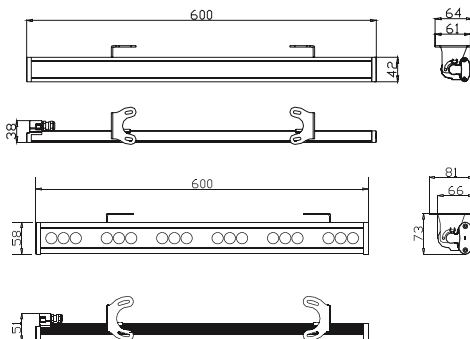

With a complete line of white color bars, we provide the tools architects need to illuminate their structural design. The Cool white and Warm White speak for themselves. The Smartwhite provides a combination between warm and cool white LEDs. With 12 Warm white and 6 cool white 1 watt Luxeon emitters. Making gradual white colour temperature changes possible to achieve the best possible effect.

The DecaLED® Color Bar 18 can be used stand-alone or controlled remotely using the DMX protocol via the DecaLED® High Power DMX ControllerTV. Also supplied are mounting brackets which allow for easy installation at an angle of up to 180°.

Deca LED® Color Bar 18, with lenses
Product Specification

Code	95153904	95153908	95153900
Description	DecaLED® Color Bar 18, white, 60cm, with lenses	DecaLED® Color Bar 18, warm white, 60cm, with lenses	DecaLED® Color Bar 18, smart white, 60cm, with lenses
Type	DECA. CBAR18.WL	DECA. CBAR18.WWL	DECA. CBAR18.SWWL
Input voltage	24VDC		
Current	3 x 350mA		
Power consumption	20W		
Chainable	1		
Current at max. chain	3x 350mA		
Power consumption at max. chain	20W		
Control	DecaLED® High Power DMX ControllerTV		
Max. per controller	6		
Max. per output	1		
LED properties	1W Luxeon LED 10 x 35° lens		
Dimensions	600 x 81 x 73 mm		
Weight	1800g		
Note	WWW,WW+CW+WW