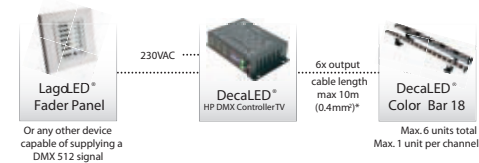

With a complete line of white color bars, we provide the tools architects need to illuminate their structural design. The Cool white and Warm White speak for themselves. The Smartwhite provides a combination between warm and cool white LEDs. With 12 Warm white and 6 cool white 1 watt Luxeon emitters. Making gradual white colour temperature changes possible to achieve the best possible effect.

The DecaLED® Color Bar 18 can be used stand-alone or controlled remotely using the DMX protocol via the DecaLED® High Power DMX ControllerTV. Also supplied are mounting brackets which allow for easy installation at an angle of up to 180°.

Deca LED® Color Bar 18, with lenses
Product Specification

Code	95153904	95153908	95153900
Description	DecaLED® Color Bar 18, white, 60cm, with lenses	DecaLED® Color Bar 18, warm white, 60cm, with lenses	DecaLED® Color Bar 18, smart white, 60cm, with lenses
Type	DECA. CBAR18.WL	DECA. CBAR18.WWL	DECA. CBAR18.SWWL
Input voltage	24VDC		
Current	3 x 350mA		
Power consumption	20W		
Chainable	1		
Current at max. chain	3x 350mA		
Power consumption at max. chain	20W		
Control	DecaLED® High Power DMX ControllerTV		
Max. per controller	6		
Max. per output	1		
LED properties	1W Luxeon LED 10 x 35° lens		
Dimensions	600 x 81 x 73 mm		
Weight	1800g		
Note	WWW,WW+CW+WW