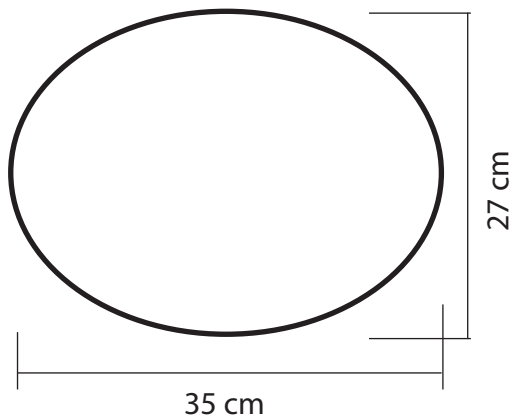

Flatball

Create your lighting

"Flatball" is also right at home indoors or outdoors, on the land as on water with its LED wireless module.

The unique design of "Flatball" is waterproof and guarantee a high resistance to shocks.