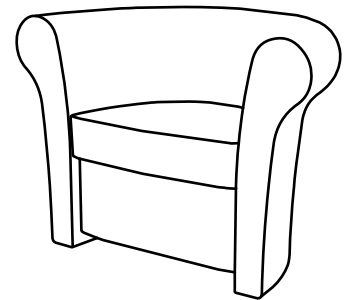

SLIDEE®

Kalla Gianni Arnaudo

Product code: SD CAL050

Chairs

Materials

Polyethylene
Sky (grey cushion)
Tecnoraso (orange cushion)

Furniture Colours

Lighting Colours

Kalla is inspired by the comfortable welcoming design of the traditional lounge armchair, with a little added twist of irony. Designer Gianni Arnaudo moves outside the confines of the home to offer added value to gardens and patios.

While practical and light, it is also equally comfortable and elegant, partly thanks to the large cushions on the seat.

Kalla is the perfect blend of form and functionality. It is also an unexpected source of light with a luminous base which confers an ethereal look, making it the centrepiece of its location.

Dimensions in cm and weight in kg

height	seat height	width	depth	weight
85	35+15	120	70	20

Information on packaging units

weight kg	quantity	volume m3
20,1	1	0,710

Light information

Energy Saving Bulb: 1xE27 - 25W