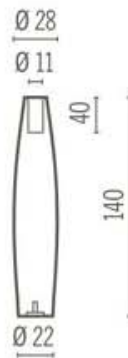

Scarlett Light Design Christophe Pillet

Scarlett 180 Light

Liters	S/V		Upper dimension	Lower dimension	Height
4,5		outside	Ø 28 cm	Ø 22 cm	180 cm
		inside	Ø 19 cm		40 cm

Colours neutral – red – fuchsia – yellow

lighting set consisting of: no. 1 lamp 100W PAR 30 (E27) / transparent cable 3 meters long / equipped with dimmer / power supply 220-240V

Scarlett 140 Light

Liters	S/V		Upper dimension	Lower dimension	Height
2		outside	Ø 28 cm	Ø 22 cm	140 cm
		inside	Ø 11 cm		40 cm