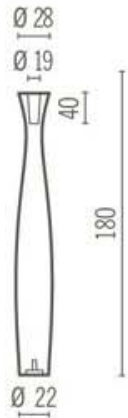

Scarlett Light Design Christophe Pillet

Scarlett 180 Light

Liters	S/V		Upper dimension	Lower dimension	Height
4,5		outside	Ø 28 cm	Ø 22 cm	180 cm
		inside	Ø 19 cm		40 cm

Colours neutral – red – fuchsia – yellow

lighting set consisting of: no. 1 lamp 100W PAR 30 (E27) / transparent cable 3 meters long / equipped with dimmer / power supply 220-240V

Scarlett 140 Light

Liters	S/V		Upper dimension	Lower dimension	Height
2		outside	Ø 28 cm	Ø 22 cm	140 cm
		inside	Ø 11 cm		40 cm

Colours neutral – red – fuchsia – yellow

lighting set consisting of: no. 1 lamp 100W PAR 30 (E27) / transparent cable 3 meters long / equipped with dimmer / power supply 220-240V

Scarlett 180 Light

Scarlett 140 Light