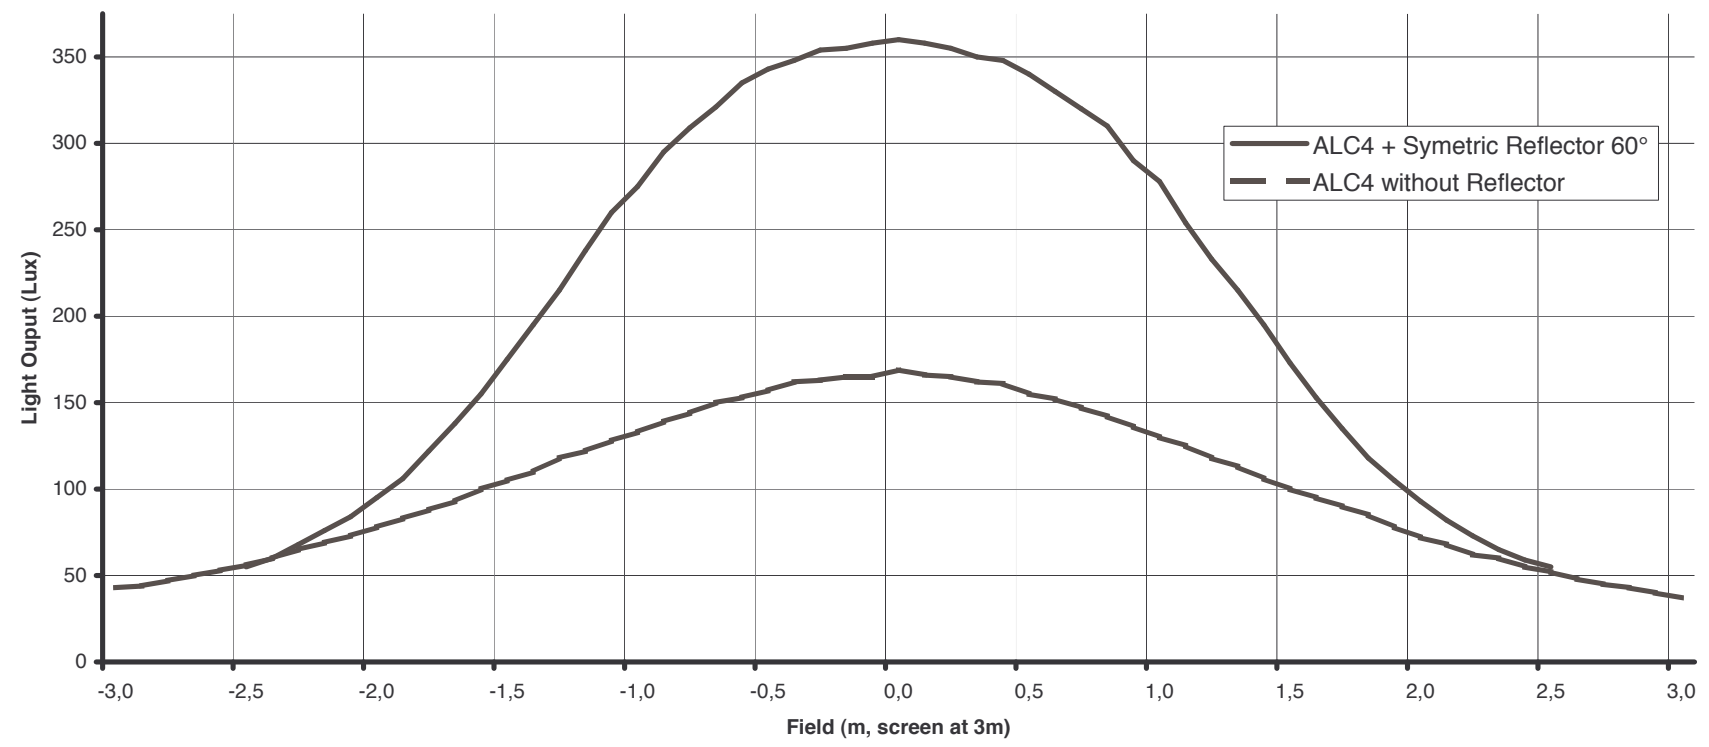

### Lighting Distribution ALC4 with & without Symetrical Ref. 60°

## ALC 4 + Assymetric Reflector in White 3 200K