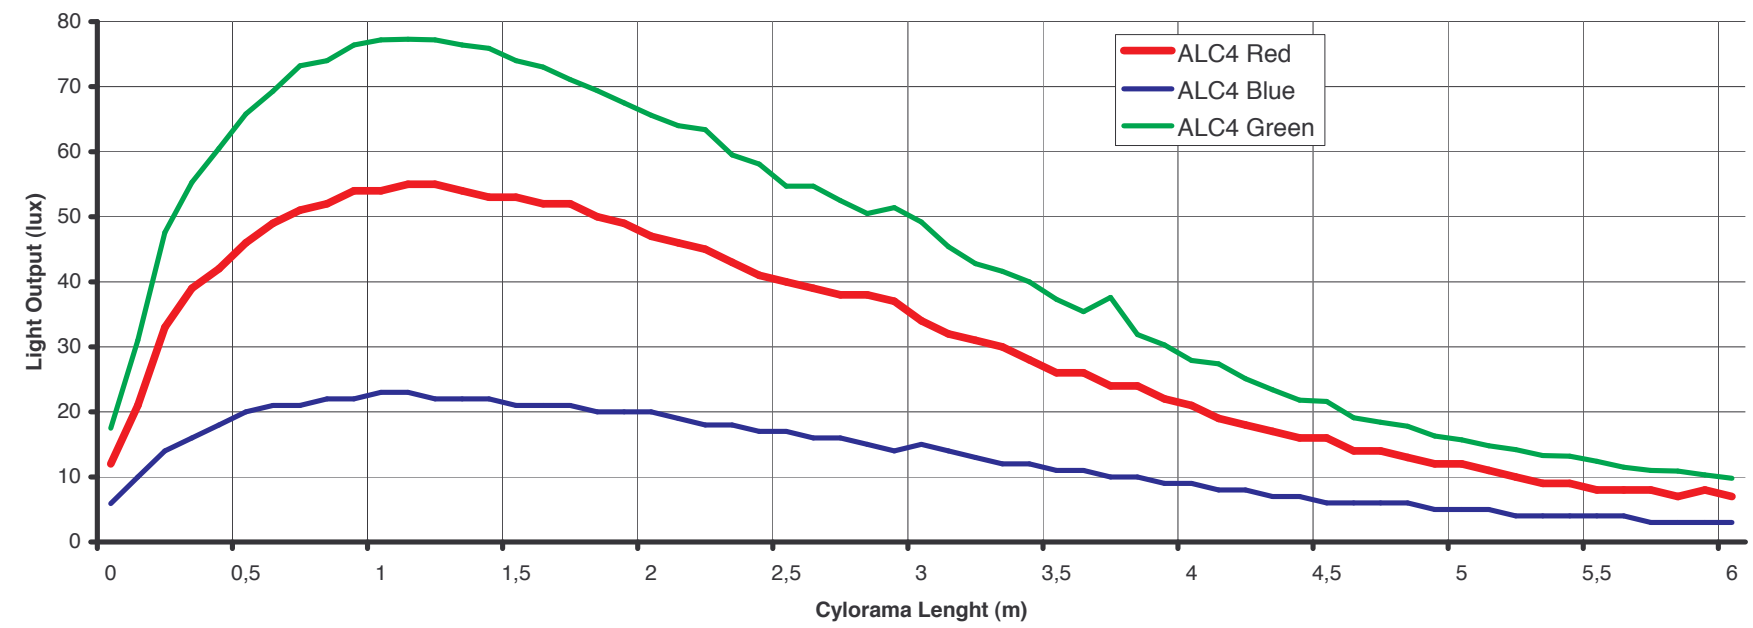

### Lighting Distribution ALC4 with & without Symetrical Ref. 60°

## Lighting distribution ALC4 + Assymetric Reflector in RGB

## ALC 4 + Assymetric Reflector in White 3 200K