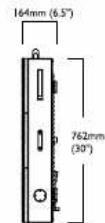

brightness	5000 nits	data refresh rate (typical)	100,000 Hz
viewing angle horizontal	140° (50% brightness)	video frame rate	50/60 Hz
viewing angle vertical	45° (50% brightness)	display input	RGB HV, YUV, YC, SDI Composite (HD-SDI optional)
contrast ratio (typical)	2,000:1	lifetime (50% brightness)	≥75,000 hours
visual resolution	7mm	diagonal	1,269mm (50")
visual density	15876 dots per m²	operating temperature	-20 to 50°C
pixel configuration	RGB 1, 2, 1	max. power consumption	634 watts
colours	4.4 trillion		
processing depth	14 bit		

Standard 4:3 aspect ratio (16:9 aspect also possible)						Panel		Max power consumption Europe ^(100 volts) US ^(110 volts)		
R7-ER Panel	Panel total	Size (m²)	Size (ft²)	Dimensions w x h (m) w x h (ft)		Dot resolution w x h	Total weight kg (lb)	Total (watts)	I Phase (amps)	I Phase (amps)
1	1	0.77	8.33	1.02 x 0.76	3.3 x 2.5	128 x 96	48 (105.6)	634	2.6	5.8
4 x 4	16	12.4	133.33	4.06 x 3.05	13.3 x 10.0	512 x 384	768 (1689.6)	10144	42.3	92.2
5 x 5	25	19.4	208.33	5.08 x 3.81	16.7 x 12.5	640 x 480	1200 (2640)	15850	66.0	144.1
6 x 6	36	27.9	300.00	6.10 x 4.57	20.0 x 15.0	768 x 576	1728 (3801.6)	22824	95.1	207.5
7 x 7	49	37.9	408.33	7.11 x 5.33	23.3 x 17.5	896 x 672	2352 (5174.4)	31066	129.4	282.4
8 x 8	64	49.6	533.33	8.13 x 6.10	26.7 x 20.0	1024 x 768	3072 (6758.4)	40576	169.1	368.9
9 x 9	81	62.7	675.00	9.14 x 6.86	30.0 x 22.5	1152 x 864	3888 (8553.6)	51354	214.0	466.9
10 x 10	100	77.4	833.33	10.16 x 7.62	33.3 x 25.0	1280 x 960	4800 (10560)	63400	264.2	576.4

Flightcase available upon request.

Alternative processing systems are available for larger screen sizes.

Lighthouse reserves the right to change any specifications without notice.