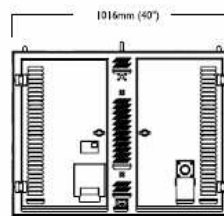

brightness	5000 nits	data refresh rate (typical)	100,000 Hz
viewing angle horizontal	140° (50% brightness)	video frame rate	50/60 Hz
viewing angle vertical	45° (50% brightness)	display input	RGB HV, YUV, YC, SDI Composite (HD-SDI optional)
contrast ratio (typical)	2,000:1	lifetime (50% brightness)	≥75,000 hours
visual resolution	7mm	diagonal	1,269mm (50")
visual density	15876 dots per m²	operating temperature	-20 to 50°C
pixel configuration	RGB 1, 2, 1	max. power consumption	634 watts
colours	4.4 trillion		
processing depth	14 bit		

Standard 4:3 aspect ratio (16:9 aspect also possible)						Panel		Max power consumption Europe ^(100 volts) US ^(110 volts)		
R7-ER Panel	Panel total	Size (m²)	Size (ft²)	Dimensions w x h (m) w x h (ft)		Dot resolution w x h	Total weight kg (lb)	Total (watts)	I Phase (amps)	I Phase (amps)
1	1	0.77	8.33	1.02 x 0.76	3.3 x 2.5	128 x 96	48 (105.6)	634	2.6	5.8
4 x 4	16	12.4	133.33	4.06 x 3.05	13.3 x 10.0	512 x 384	768 (1689.6)	10144	42.3	92.2
5 x 5	25	19.4	208.33	5.08 x 3.81	16.7 x 12.5	640 x 480	1200 (2640)	15850	66.0	144.1
6 x 6	36	27.9	300.00	6.10 x 4.57	20.0 x 15.0	768 x 576	1728 (3801.6)	22824	95.1	207.5
7 x 7	49	37.9	408.33	7.11 x 5.33	23.3 x 17.5	896 x 672	2352 (5174.4)	31066	129.4	282.4
8 x 8	64	49.6	533.33	8.13 x 6.10	26.7 x 20.0	1024 x 768	3072 (6758.4)	40576	169.1	368.9
9 x 9	81	62.7	675.00	9.14 x 6.86	30.0 x 22.5	1152 x 864	3888 (8553.6)	51354	214.0	466.9
10 x 10	100	77.4	833.33	10.16 x 7.62	33.3 x 25.0	1280 x 960	4800 (10560)	63400	264.2	576.4

Flightcase available upon request.

Alternative processing systems are available for larger screen sizes.

Lighthouse reserves the right to change any specifications without notice.