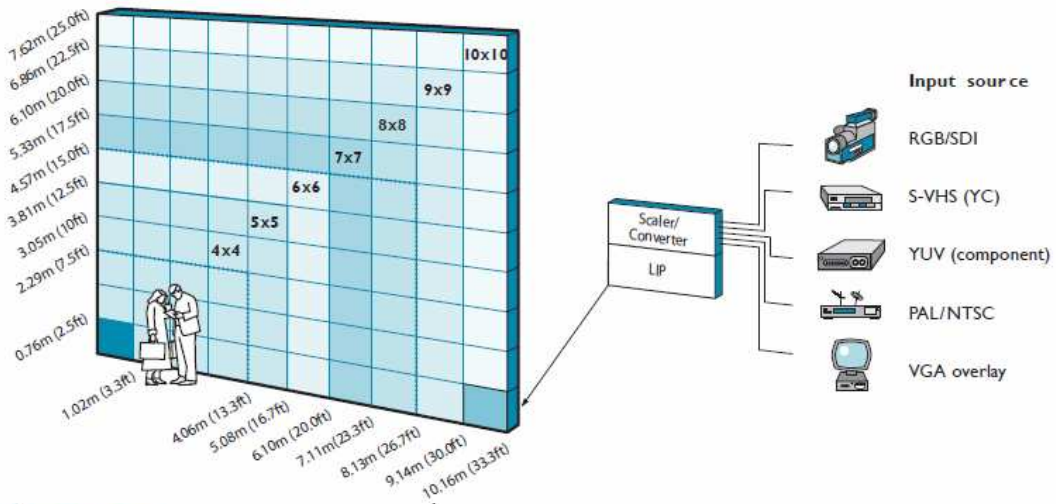

R7-ER outdoor LED panel

configurations

quick reference guide

R7-ER

brightness	5000 nits	data refresh rate (typical)	100,000 Hz
viewing angle horizontal	140° (50% brightness)	video frame rate	50/60 Hz
viewing angle vertical	45° (50% brightness)	display input	RGB HV, YUV, YC, SDI Composite (HD-SDI optional)
contrast ratio (typical)	2,000:1	lifetime (50% brightness)	≥75,000 hours
visual resolution	7mm	diagonal	1,269mm (50")
visual density	15876 dots per m²	operating temperature	-20 to 50°C
pixel configuration	RGB 1, 2, 1	max. power consumption	634 watts
colours	4.4 trillion		
processing depth	14 bit		

Standard 4:3 aspect ratio (16:9 aspect also possible)						Panel		Max power consumption Europe ^(100 volts) US ^(110 volts)		
R7-ER Panel	Panel total	Size (m²)	Size (ft²)	Dimensions w x h (m) w x h (ft)		Dot resolution w x h	Total weight kg (lb)	Total (watts)	I Phase (amps)	I Phase (amps)
1	1	0.77	8.33	1.02 x 0.76	3.3 x 2.5	128 x 96	48 (105.6)	634	2.6	5.8
4 x 4	16	12.4	133.33	4.06 x 3.05	13.3 x 10.0	512 x 384	768 (1689.6)	10144	42.3	92.2
5 x 5	25	19.4	208.33	5.08 x 3.81	16.7 x 12.5	640 x 480	1200 (2640)	15850	66.0	144.1
6 x 6	36	27.9	300.00	6.10 x 4.57	20.0 x 15.0	768 x 576	1728 (3801.6)	22824	95.1	207.5
7 x 7	49	37.9	408.33	7.11 x 5.33	23.3 x 17.5	896 x 672	2352 (5174.4)	31066	129.4	282.4
8 x 8	64	49.6	533.33	8.13 x 6.10	26.7 x 20.0	1024 x 768	3072 (6758.4)	40576	169.1	368.9
9 x 9	81	62.7	675.00	9.14 x 6.86	30.0 x 22.5	1152 x 864	3888 (8553.6)	51354	214.0	466.9
10 x 10	100	77.4	833.33	10.16 x 7.62	33.3 x 25.0	1280 x 960	4800 (10560)	63400	264.2	576.4

Flightcase available upon request.

Alternative processing systems are available for larger screen sizes.

Lighthouse reserves the right to change any specifications without notice.