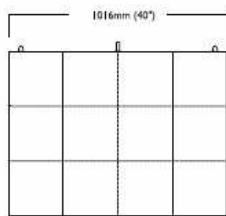

brightness	5000 nits	data refresh rate (typical)	100,000 Hz
viewing angle horizontal	140° (50% brightness)	video frame rate	50/60 Hz
viewing angle vertical	45° (50% brightness)	display input	RGB HV, YUV, YC, SDI Composite (HD-SDI optional)
contrast ratio (typical)	2,000:1	lifetime (50% brightness)	≥75,000 hours
visual resolution	7mm	diagonal	1,269mm (50")
visual density	15876 dots per m²	operating temperature	-20 to 50°C
pixel configuration	RGB 1, 2, 1	max. power consumption	634 watts
colours	4.4 trillion		
processing depth	14 bit		

Standard 4:3 aspect ratio (16:9 aspect also possible)						Panel		Max power consumption Europe ^(100 volts) US ^(110 volts)		
R7-ER Panel	Panel total	Size (m²)	Size (ft²)	Dimensions w x h (m) w x h (ft)		Dot resolution w x h	Total weight kg (lb)	Total (watts)	I Phase (amps)	I Phase (amps)
1	1	0.77	8.33	1.02 x 0.76	3.3 x 2.5	128 x 96	48 (105.6)	634	2.6	5.8
4 x 4	16	12.4	133.33	4.06 x 3.05	13.3 x 10.0	512 x 384	768 (1689.6)	10144	42.3	92.2
5 x 5	25	19.4	208.33	5.08 x 3.81	16.7 x 12.5	640 x 480	1200 (2640)	15850	66.0	144.1
6 x 6	36	27.9	300.00	6.10 x 4.57	20.0 x 15.0	768 x 576	1728 (3801.6)	22824	95.1	207.5
7 x 7	49	37.9	408.33	7.11 x 5.33	23.3 x 17.5	896 x 672	2352 (5174.4)	31066	129.4	282.4
8 x 8	64	49.6	533.33	8.13 x 6.10	26.7 x 20.0	1024 x 768	3072 (6758.4)	40576	169.1	368.9
9 x 9	81	62.7	675.00	9.14 x 6.86	30.0 x 22.5	1152 x 864	3888 (8553.6)	51354	214.0	466.9
10 x 10	100	77.4	833.33	10.16 x 7.62	33.3 x 25.0	1280 x 960	4800 (10560)	63400	264.2	576.4

Flightcase available upon request.

Alternative processing systems are available for larger screen sizes.

Lighthouse reserves the right to change any specifications without notice.